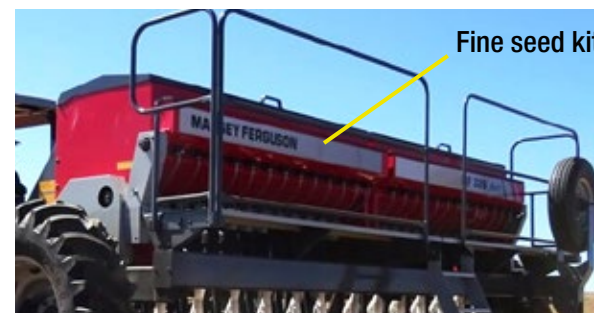

MF 300

SEED DRILL

BORN TO **FARM**

The robust, reliable MF 300 Series

Trailed Grain & Rice Seed Drill, 20-26 rows

Specifically designed to meet the needs of professional small grain and fine seed growers e.g. grass. The MF 300 Series seed drills are solidly built, reliable drills with a choice of 20, or 26-row configuration. The fixed 17cm row spacing has been calculated as being optimum for small seed crops. The MF 300 Series seed drills can plant on conventional, minimum-till, and no-till soil conditions.

Seed is metered from the large capacity combined hopper using a fluted roller. The 41cm (16") double-disc openers ensure precise seed placement with depth limiting rims for depth control followed by angled cast press wheels to ensure efficient closure of the seed zone. The MF 326 model is equipped with hydraulic row markers.

The seed drills are fitted with a versatile Ferti-System™ as standard. They also come with a fine seed kit as standard for very small seeds e.g. grass.

Another standard feature is the mechanical end tow hitch for easy and safe transport with a width of 2.5 meters. Infield, however, the large 14.9"x 28" tyres ensure minimum soil compaction and excellent traction.

A moveable partition allows easy adjustment of the seed/fertilizer ratios – particularly useful when planting soybeans.

Specifications

Model	Rows	Row Spacing (cm)	Minimum Power Required hp (kW)	Working Width(m)	Maximum Capacity (kg)	
					Seed	Fertiliser
MF 320	20	17	90 (67)	3.23	662	975
MF 326	26	17	120 (89)	4.25	859	1265